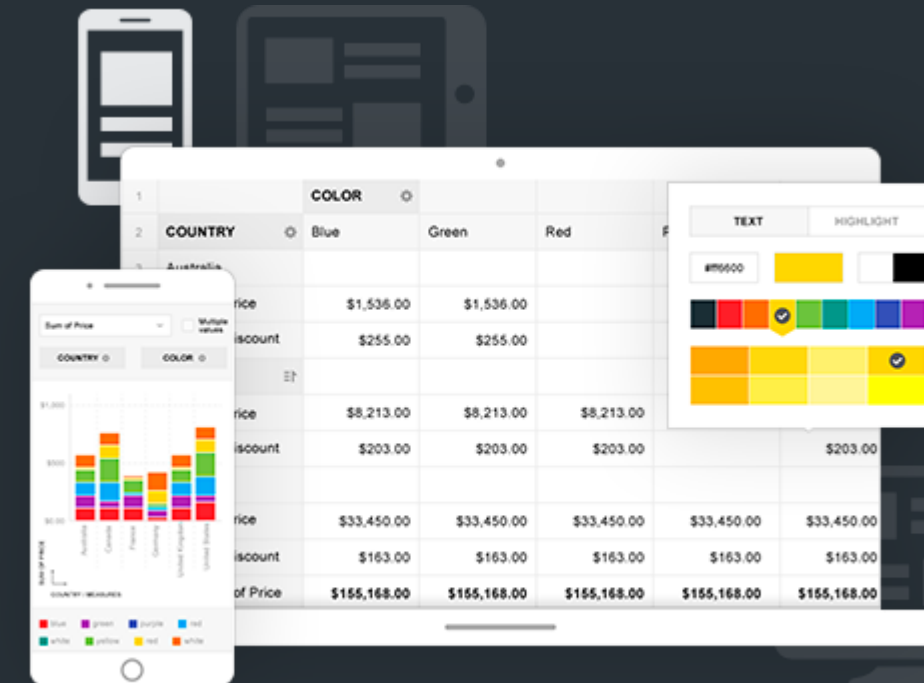

PENTAHO GRAPHICS LIBRARY – GL1000

POTENCIANDO RECURSOS VISUALES

PentaDemy

WebDataRocks

AnyChart

pentaho

Fancy Grid

C*TOOLS